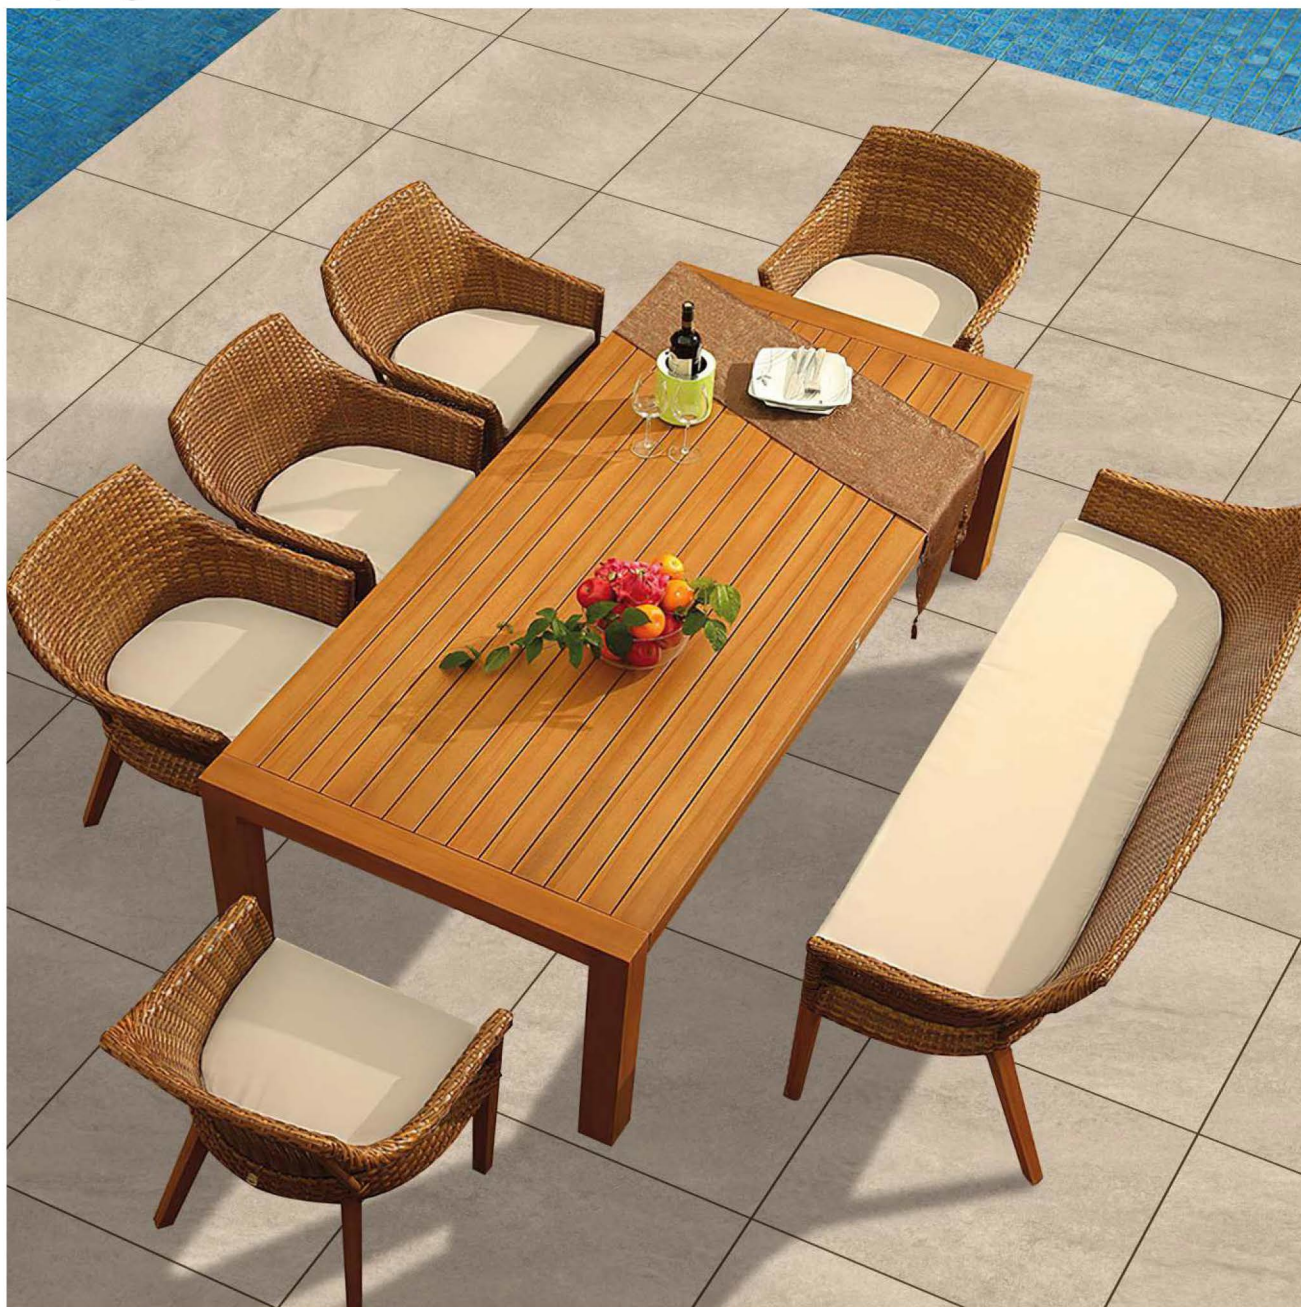

Laying Pattern

PUNCH SLAT

Random 04

6034

600x600MM

Heavy Duty Digital Vitrified Tiles