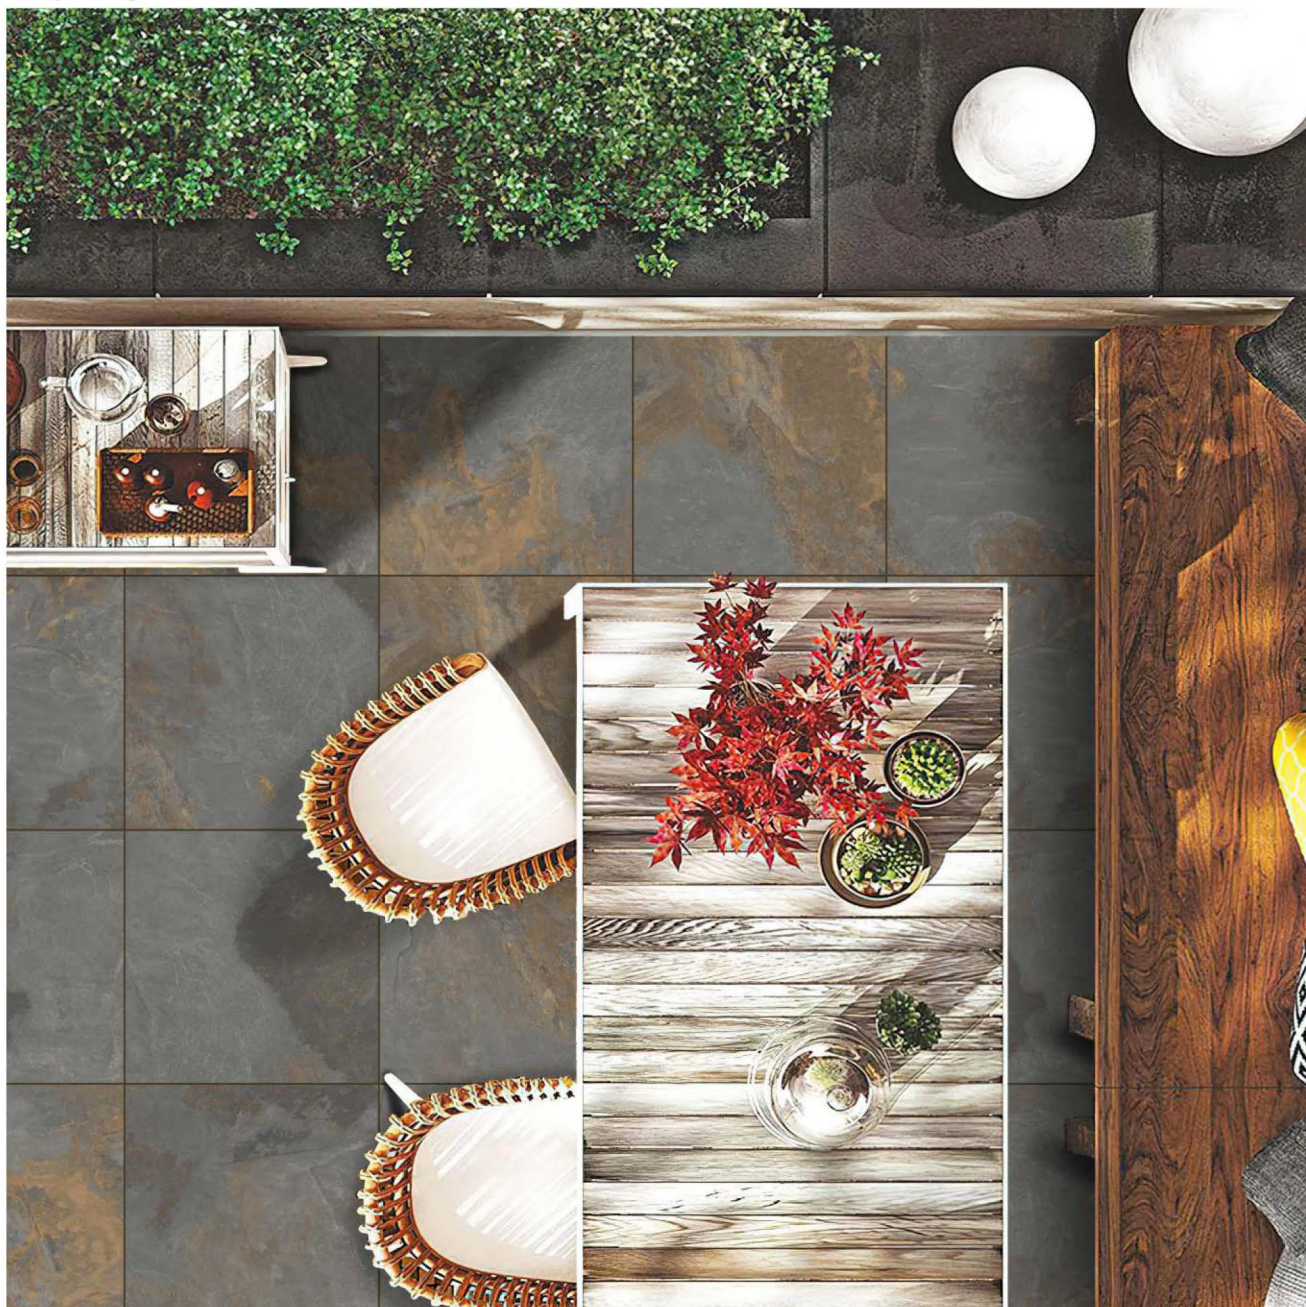

PUNCH SLAT

Random 05

6031

600x600MM

Heavy Duty Digital Vitrified Tiles

Laying Pattern

PUNCH SLAT

Random 10