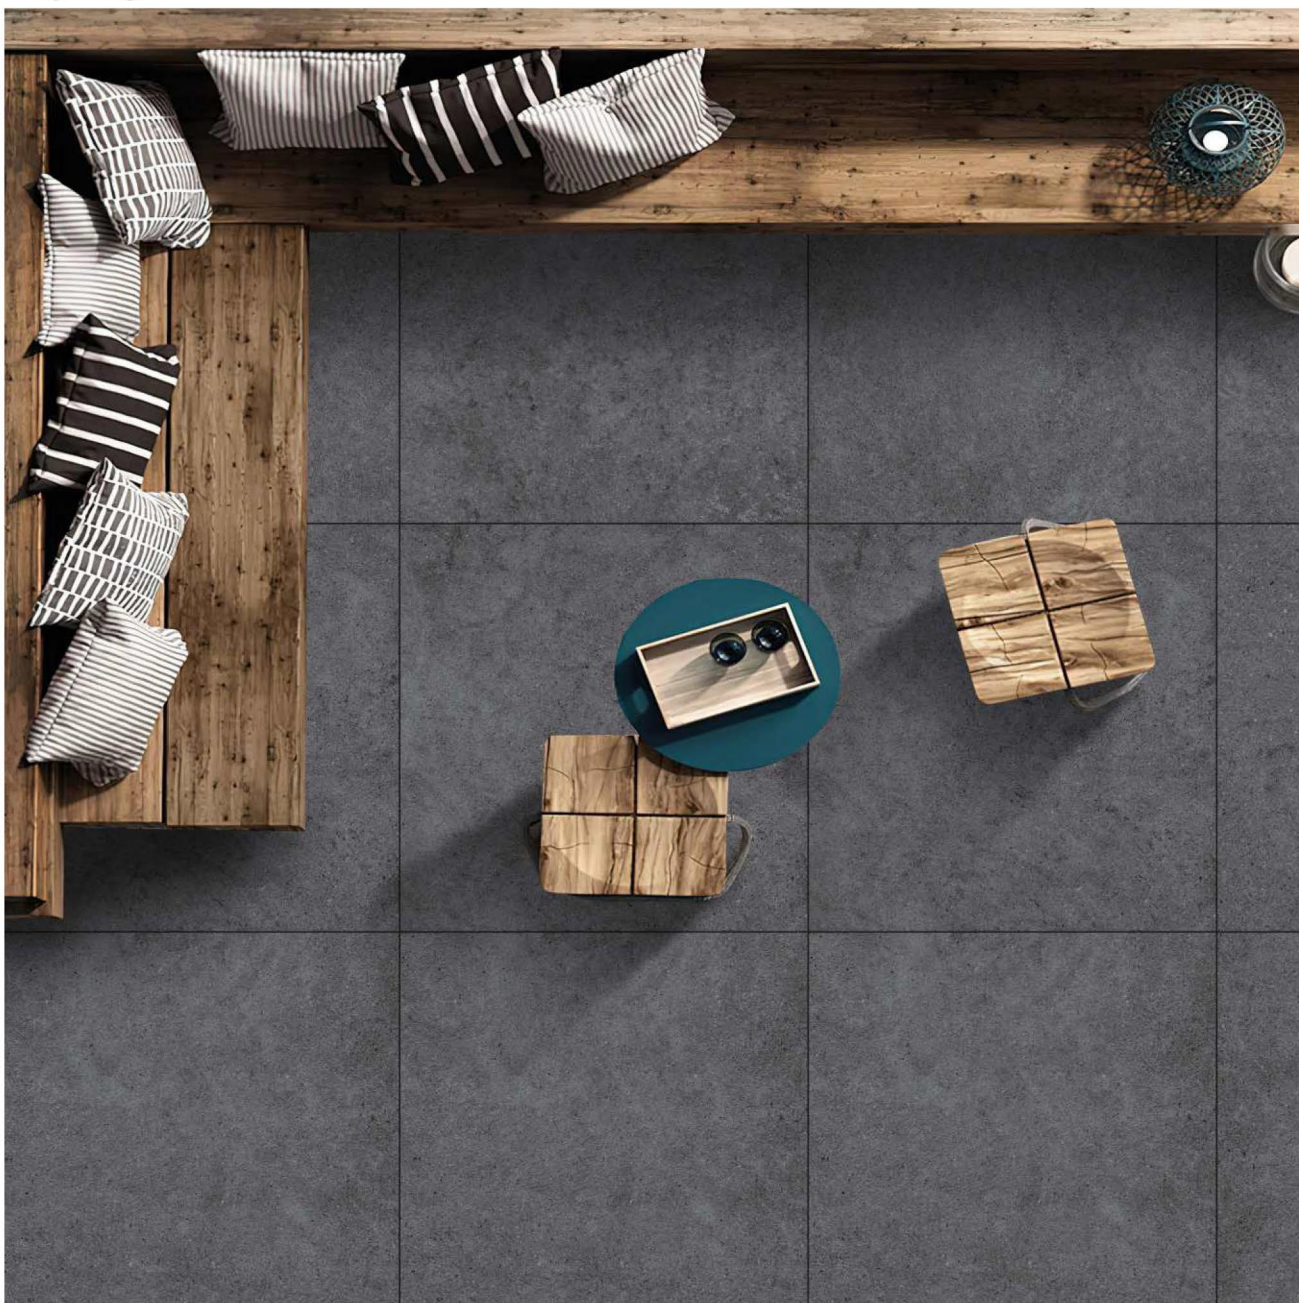

Laying Pattern

PUNCH RUSTIC