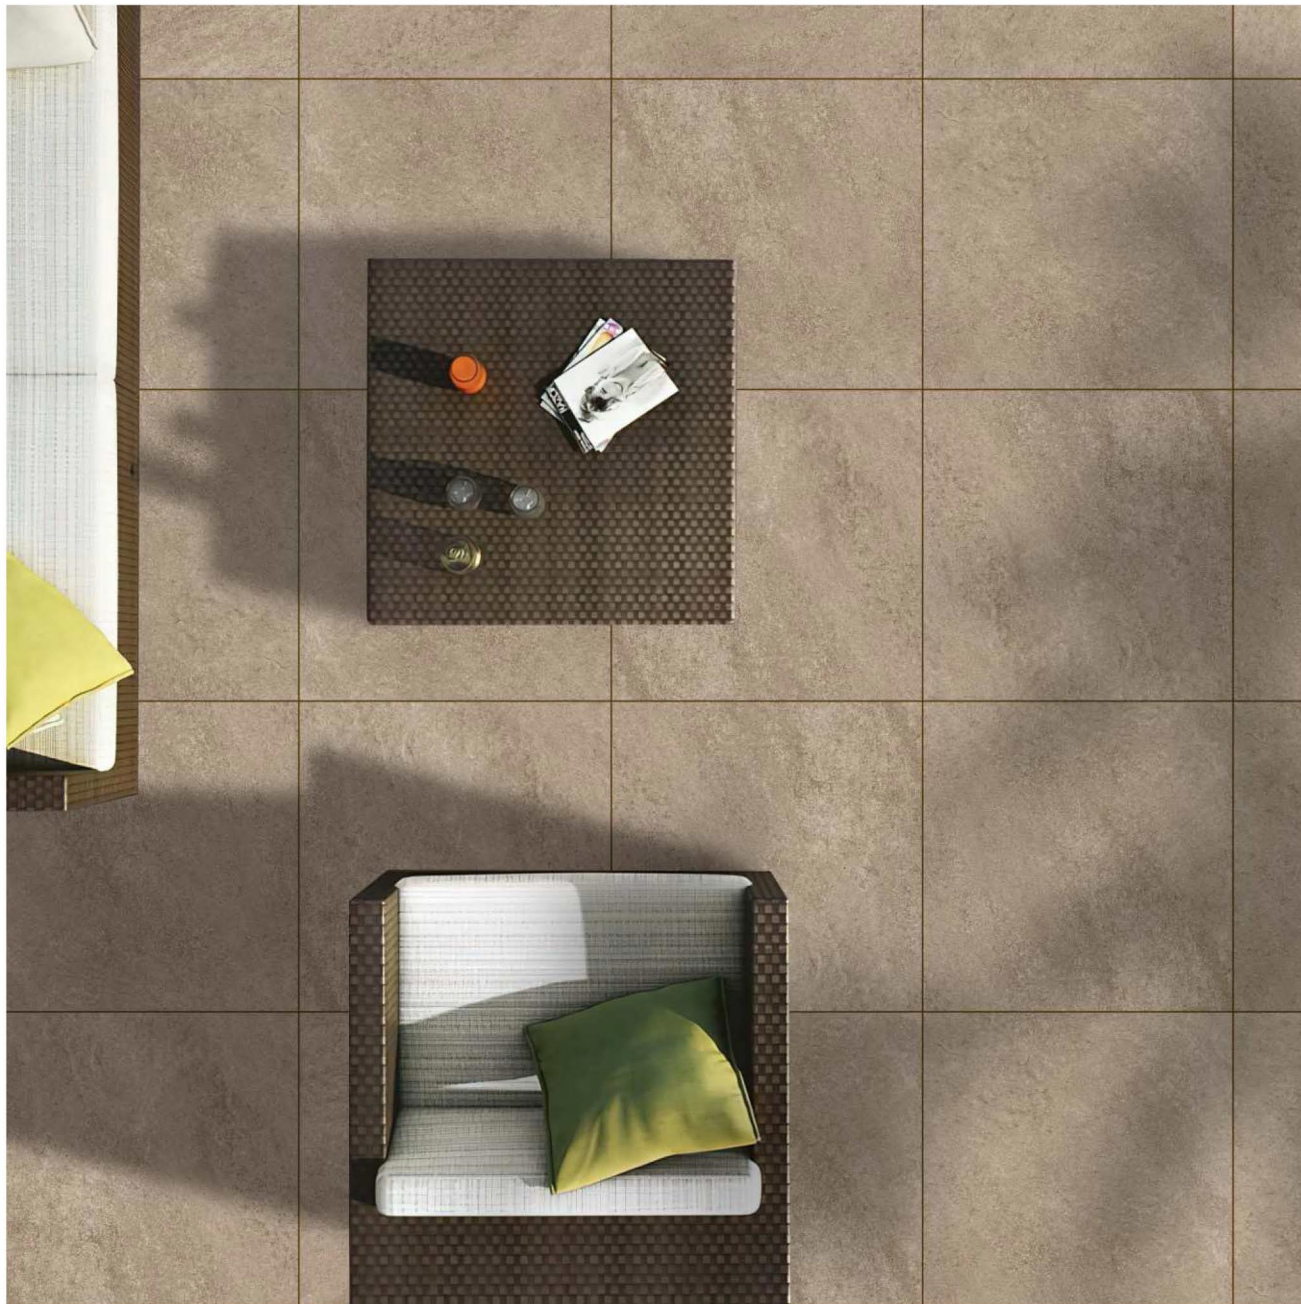

Laying Pattern

PUNCH SLAT

600x600MM

Heavy Duty Digital Vitrified Tiles