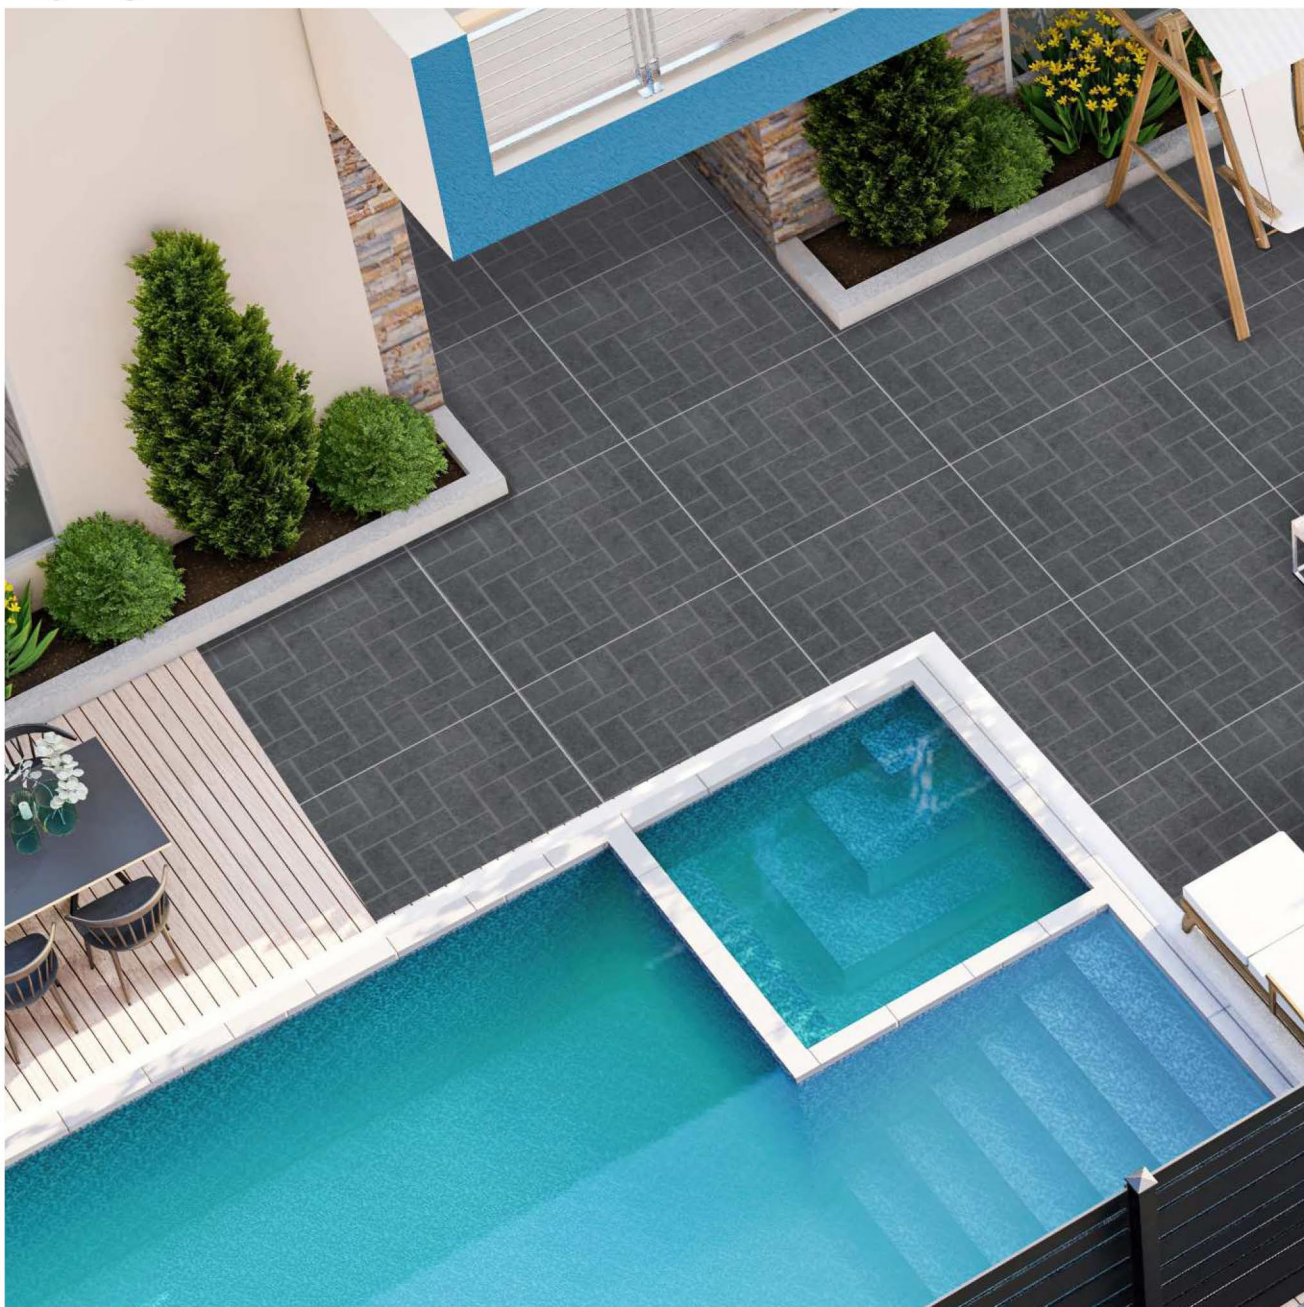

Laying Pattern

PUNCH