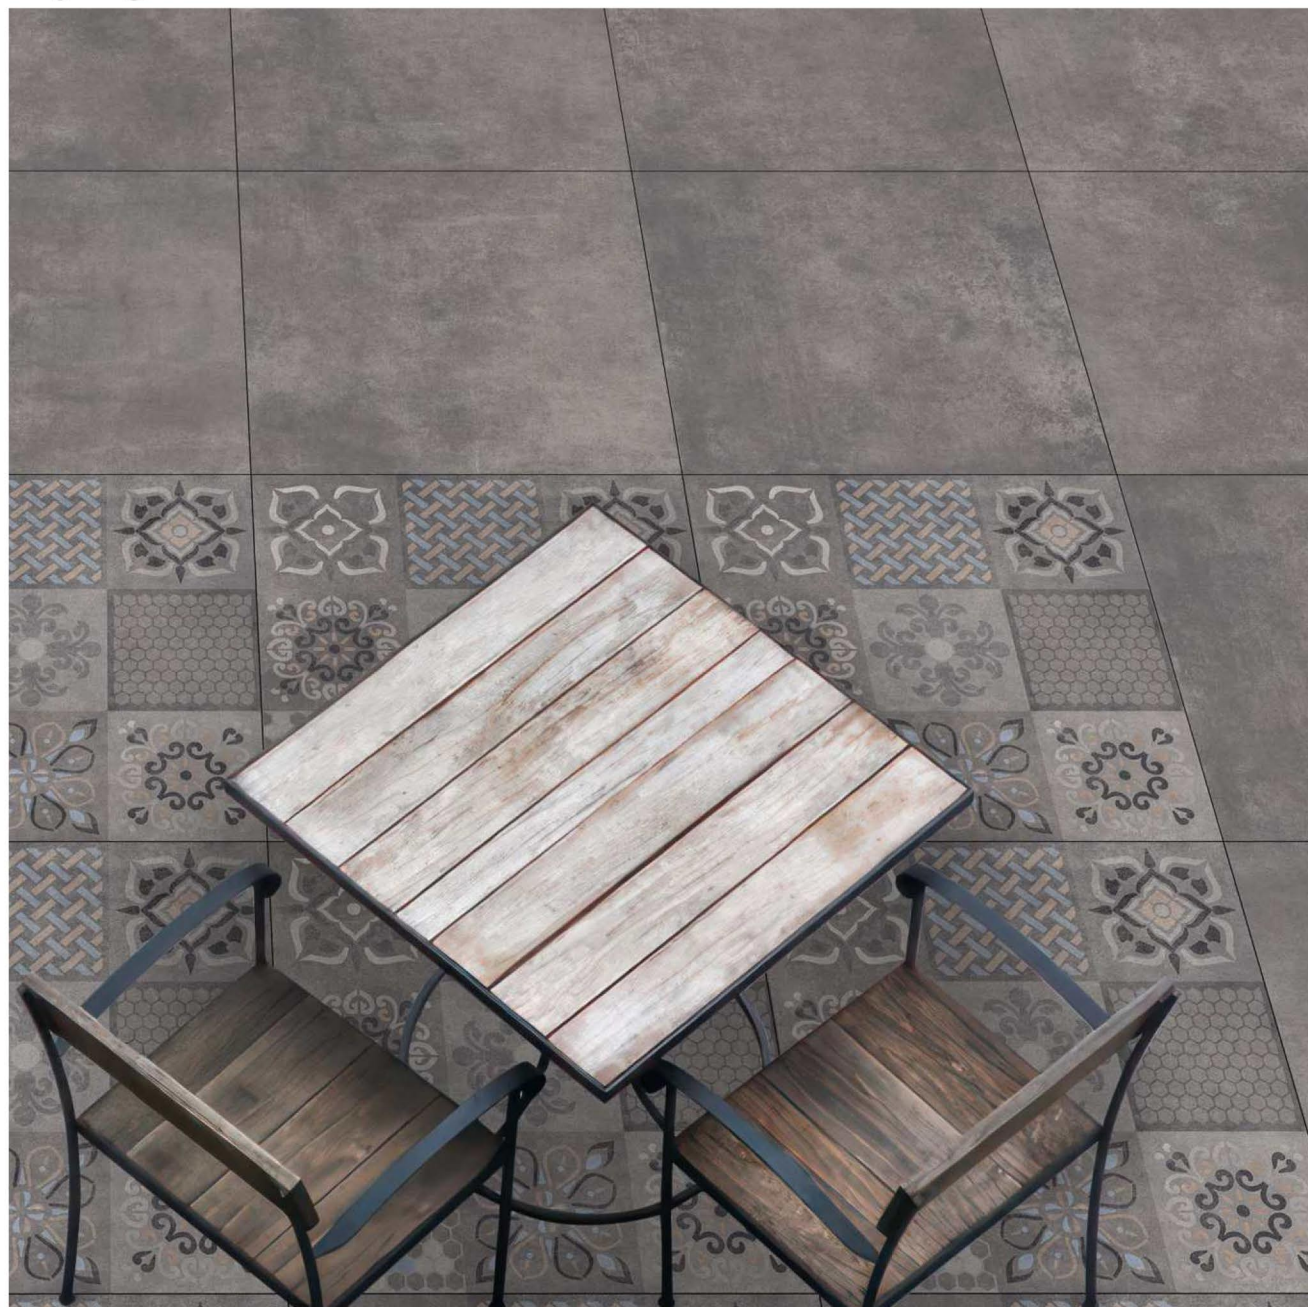

Laying Pattern

PUNCH PLAIN

6013 HL

Random 08

6013

600x600MM

Heavy Duty Digital Vitrified Tiles

Laying Pattern