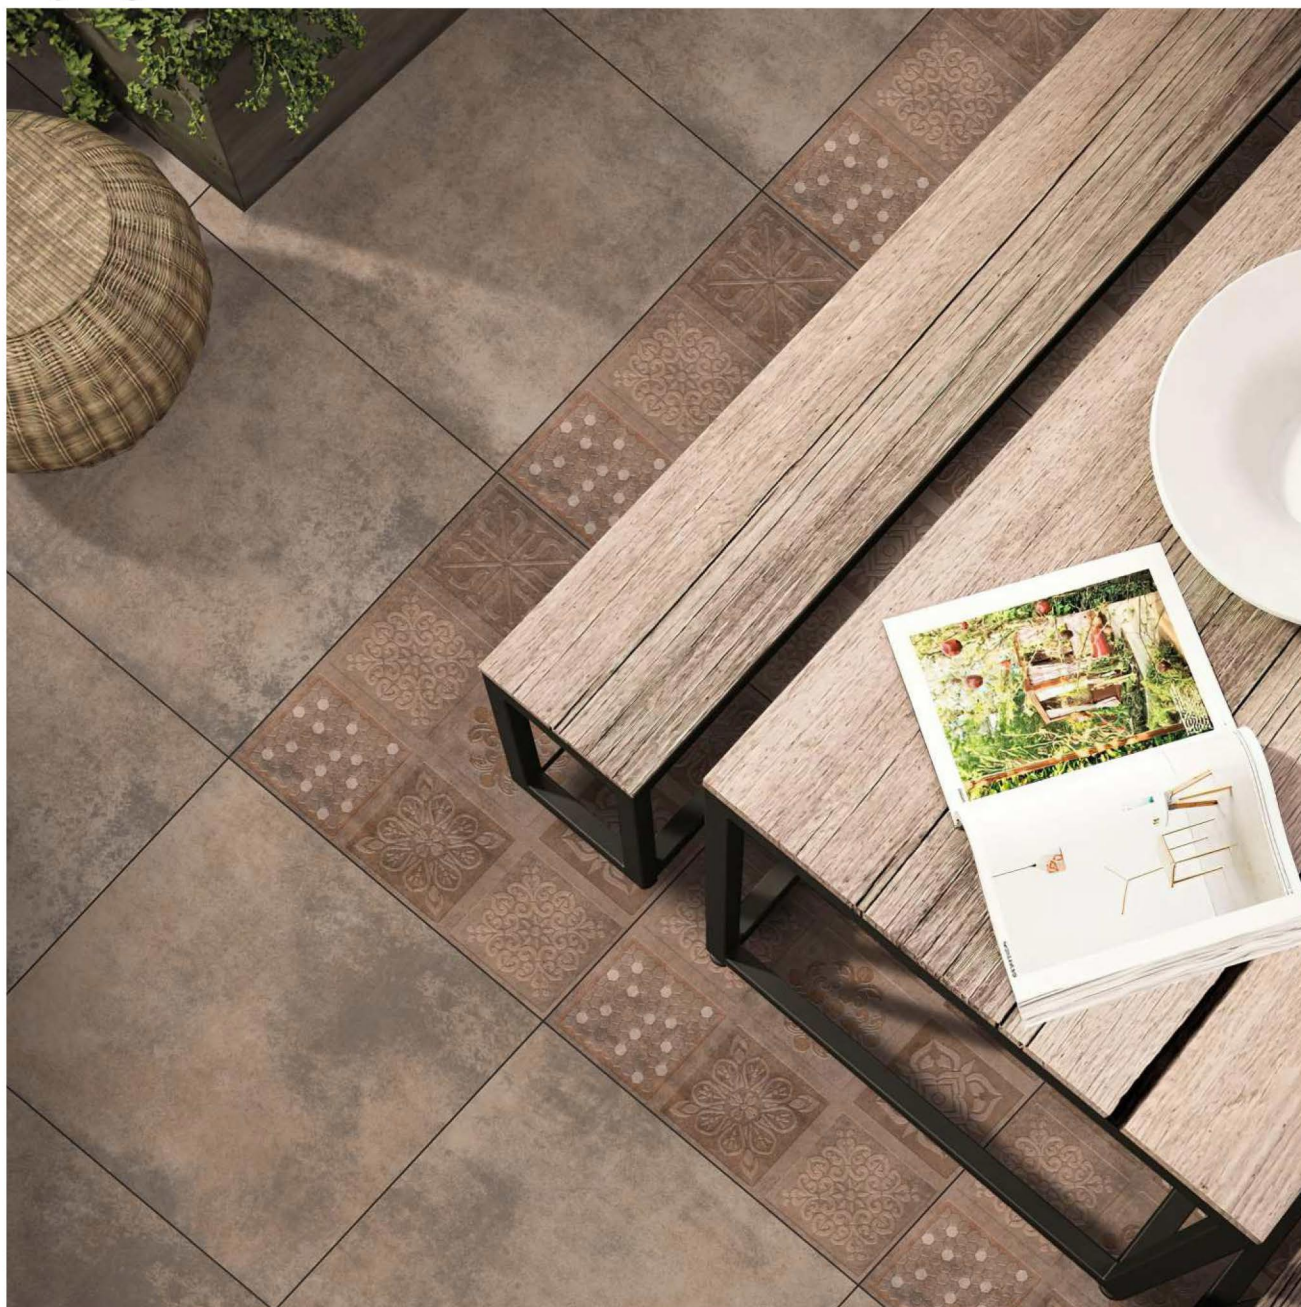

Laying Pattern

PUNCH PLAIN